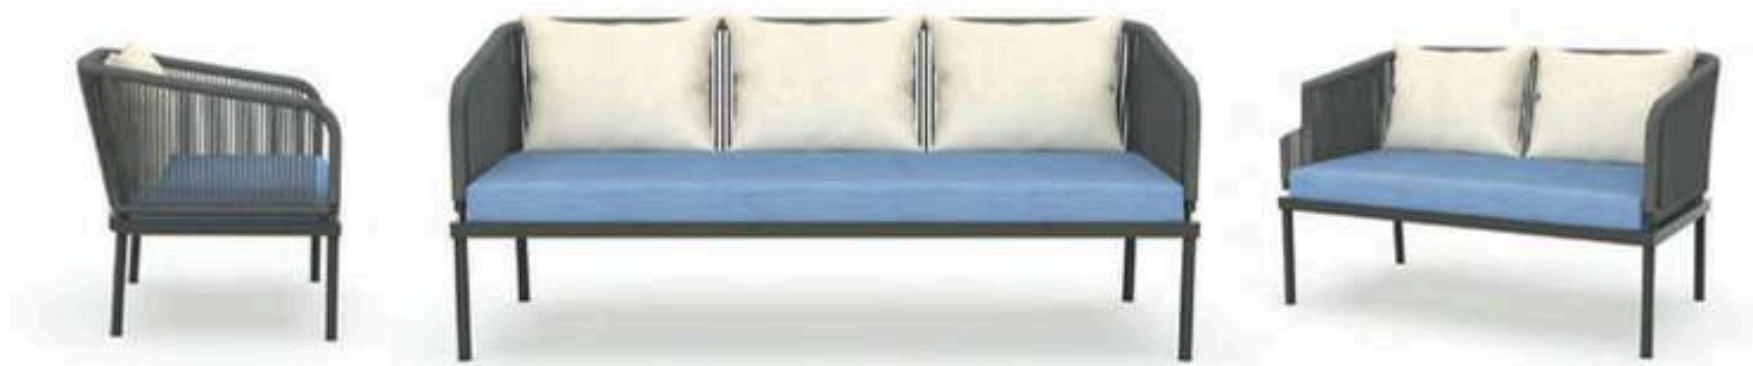

DWELL

VISTA

CORE

NAUTICA

COFFEE SETS

STONE HORIZON

SOLACE

CUPID

CASCADE

PEBBLE

NAUTICA

LUNA

CASCADE

CHAIRS

OR ION

CUPID