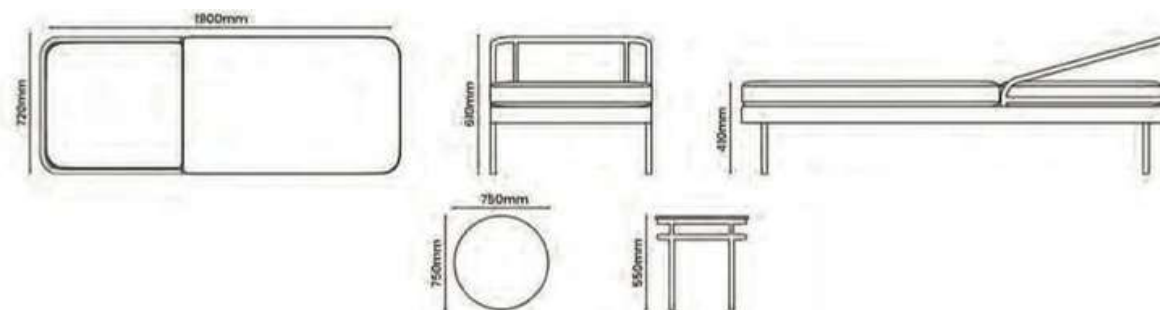

LOUNGERS

CUPID

CASCADE

VISTA

LUNA

BAR SETS

CUPID

DAYBEDS