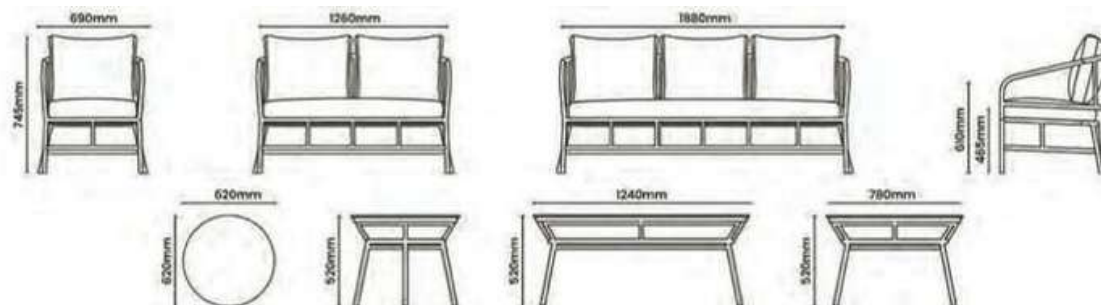

STONE HORIZON