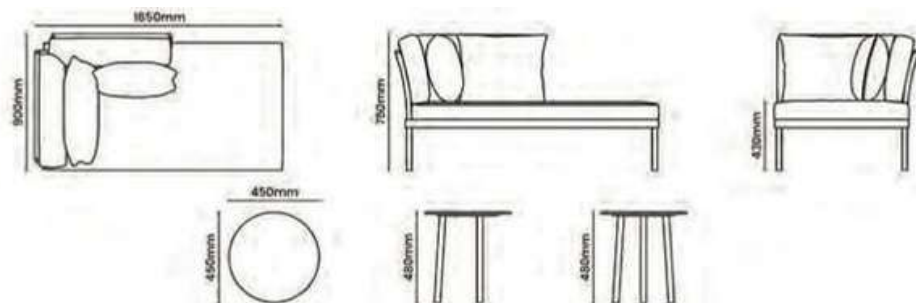

LOUNGERS

CUPID

CASCADE

VISTA

LUNA

BAR SETS

CUPID

DAYBEDS