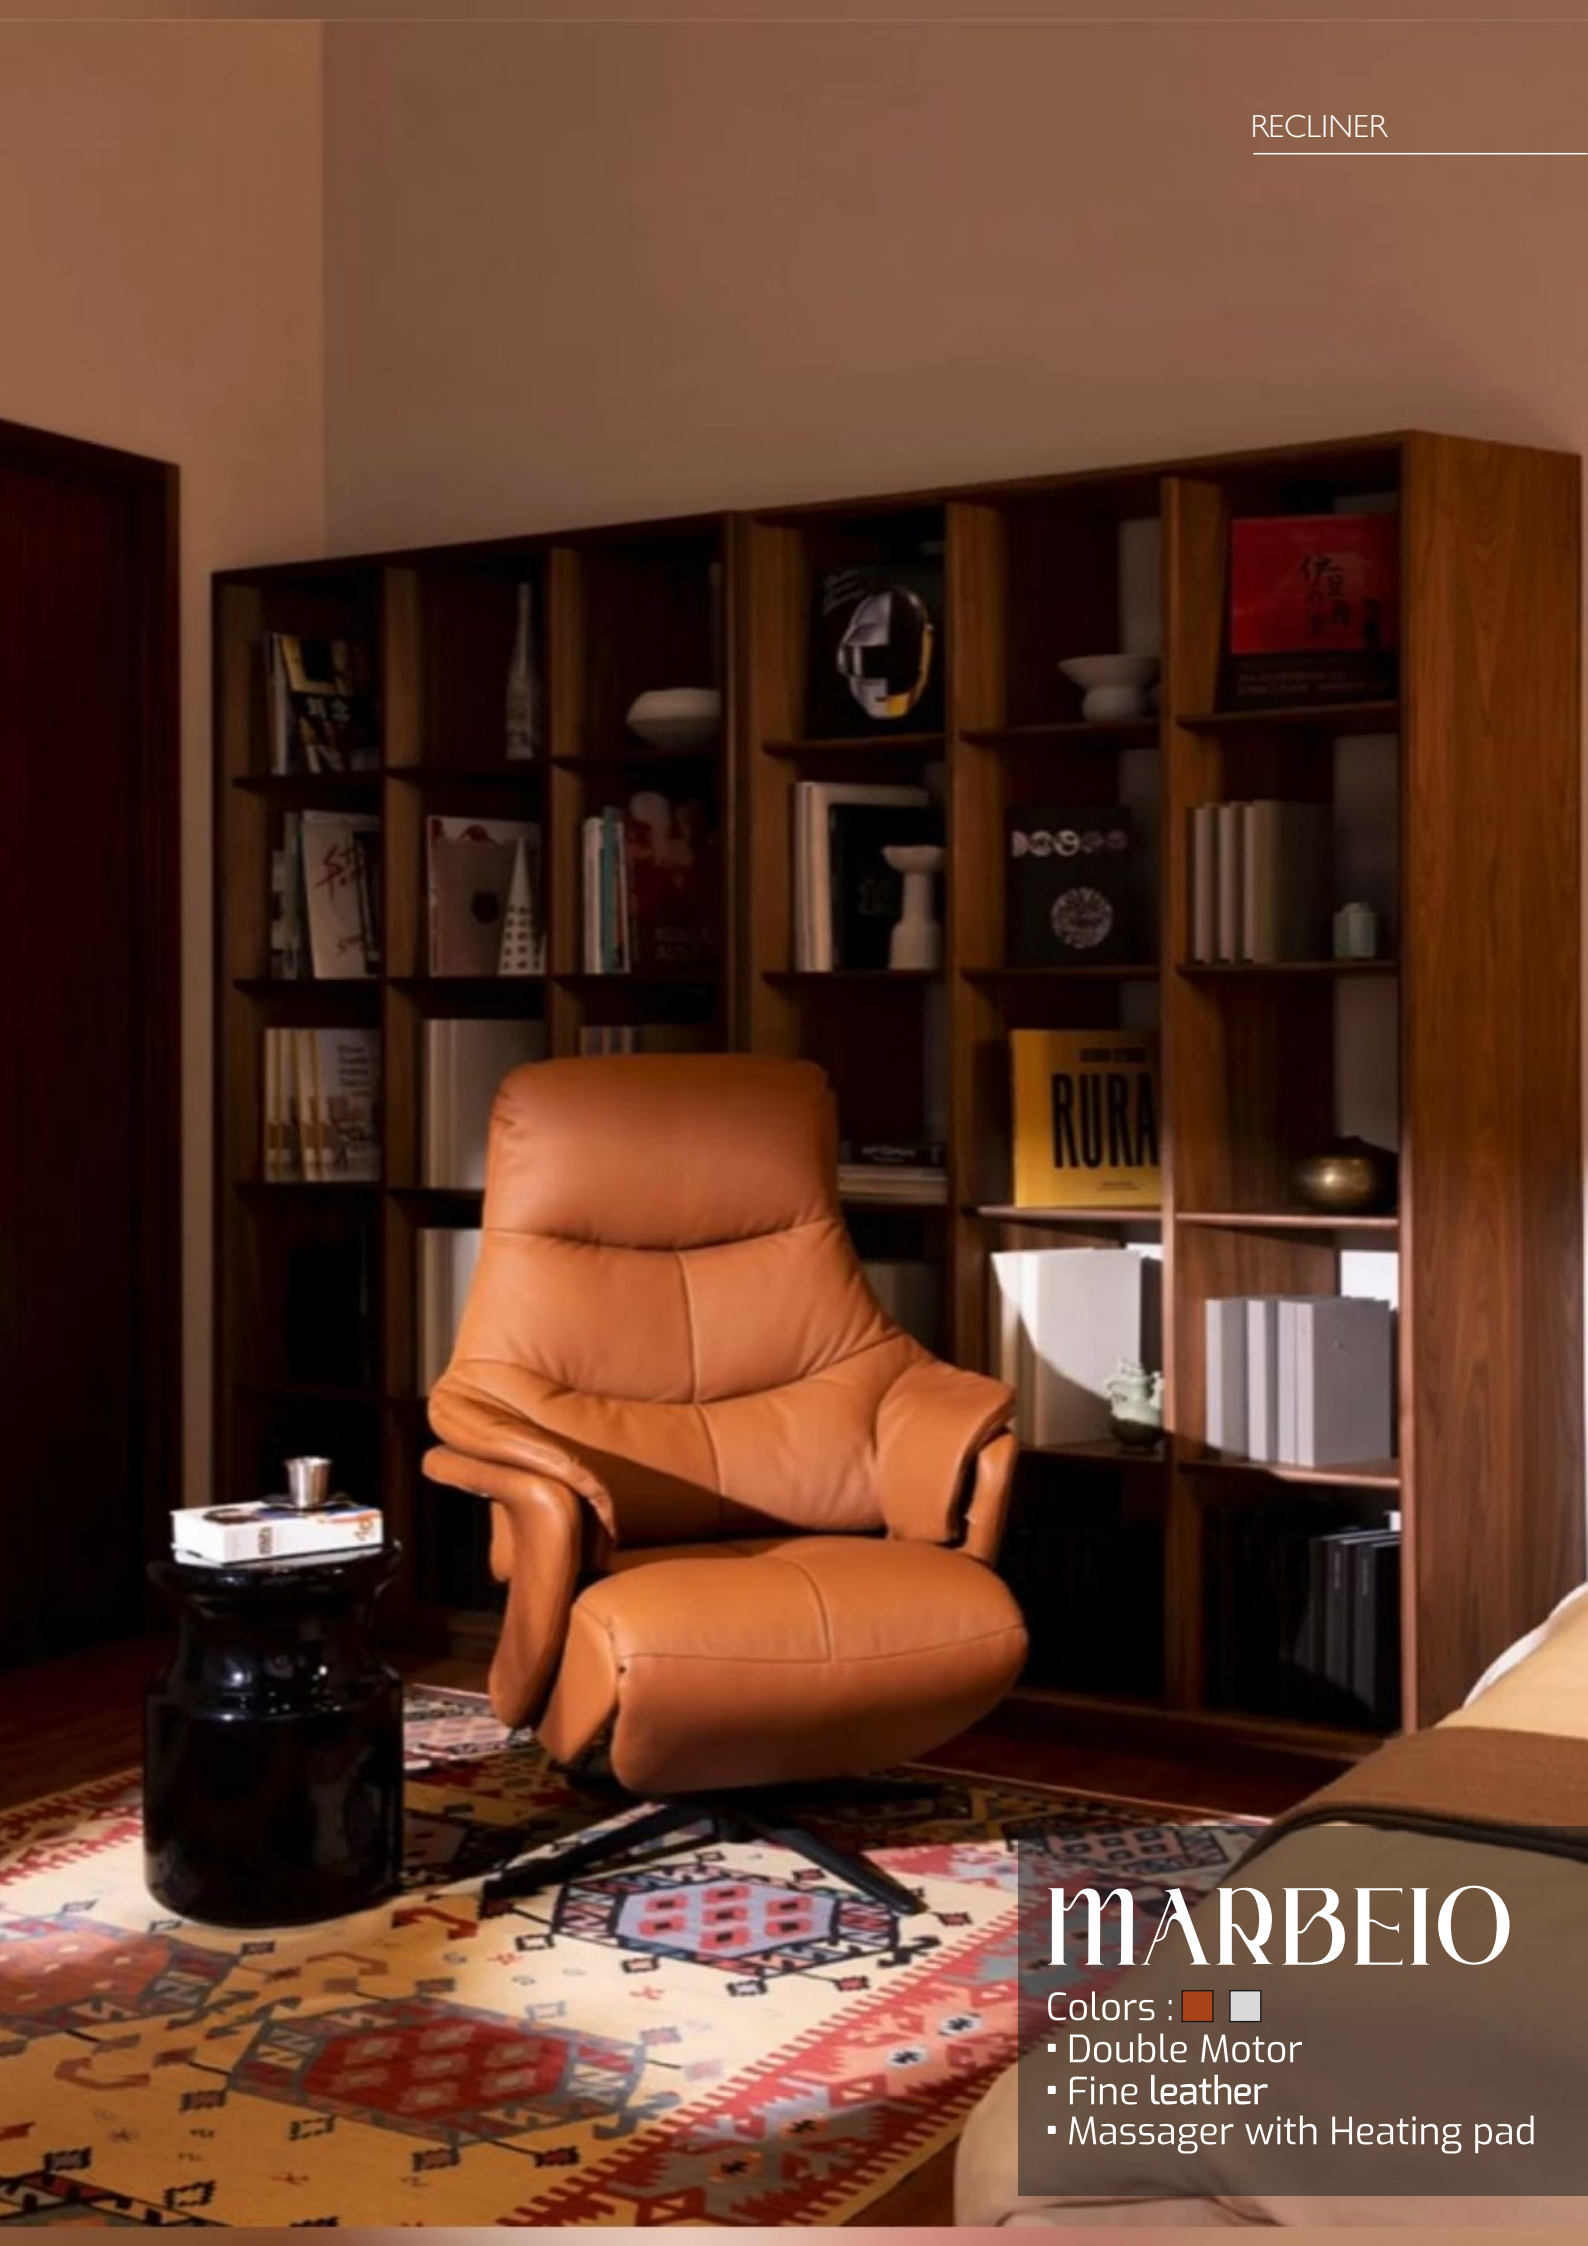

RECLINER

MARBEIO

Colors : ■ ■

- Double Motor
- Fine leather
- Massager with Heating pad