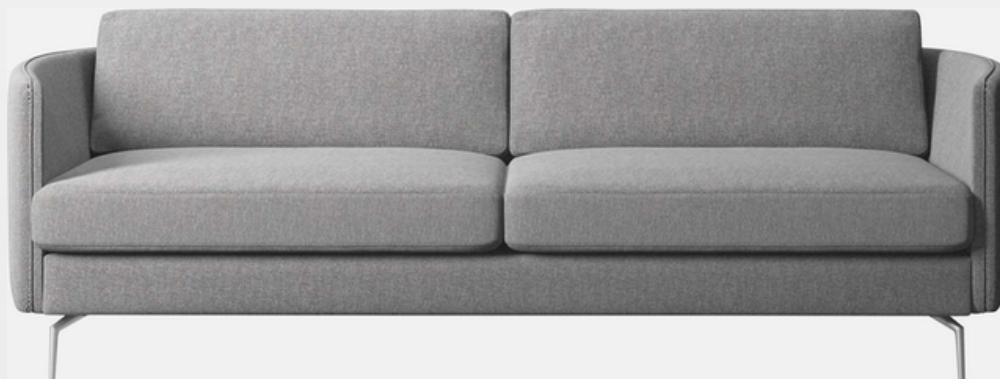

LIBERTY

FABRIC : 500/- Mtr

	SINGLE SEATER	TWO SEATER	THREE SEATER
FABRIC (MTR.)	5.00	7.00	9.00
SIZE (FT)	3.75	5.50	7.25
PRICE (₹)	62000/-	82000/-	98000/-

TOKYO

FABRIC : 500/- Mtr

	SINGLE SEATER	TWO SEATER	THREE SEATER
FABRIC (MTR.)	4.00	5.50	6.50
SIZE (FT.)	2.75	4.50	6.25
PRICE (₹)	248000/-	349000/-	4541000/-

MAPPLE

FABRIC : 5300/- Mtr

	SINGLE SEATER	TWO SEATER	THREE SEATER
FABRIC (MTR.)	4.00	65.050	76.50
SIZE (FT.)	3.00	4.75	6.50
PRICE (₹)	2945000/-	4325000/-	54565000/-

ZARA SOFA

FABRIC : 500/- Mtr

	SINGLE SEATER	TWO SEATER	THREE SEATER
FABRIC (MTR.)	4.00	6.00	8.00
SIZE (FT.)	2.50	4.50	6.50
PRICE (₹)	40000/-	62000/-	84000/-