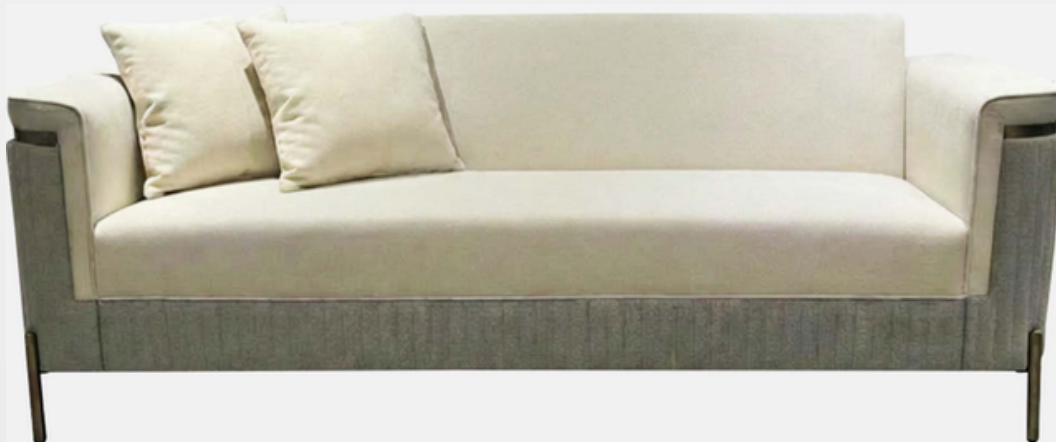

SAPHIRE

FABRIC : 500/- Mtr

	SINGLE SEATER	TWO SEATER	THREE SEATER
FABRIC (MTR.)	4.00	5.50	6.50
SIZE (FT.)	2.75	4.50	6.25
PRICE (₹)	29500/-	42000/-	54500/-

CURVE

FABRIC : 500/- Mtr

	SINGLE SEATER	TWO SEATER	THREE SEATER
FABRIC (MTR.)	NA	7.00	9.00
SIZE (FT.)	NA	5.50	7.00
PRICE (₹)	NA	54000/-	68000/-