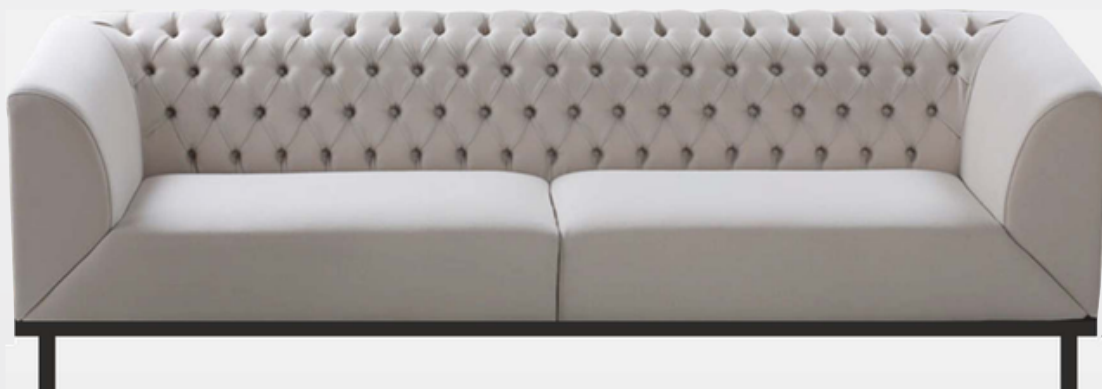

NEW VOGUE

FABRIC : 500/- Mtr

	SINGLE SEATER	TWO SEATER	THREE SEATER
FABRIC (MTR.)	4.00	6.00	7.50
SIZE (FT.)	3.00	4.75	6.50
PRICE (₹)	32000/-	46000/-	58000/-

CHESTER

FABRIC : 500/- Mtr

	SINGLE SEATER	TWO SEATER	THREE SEATER
FABRIC (MTR.)	5.00	6.75	7.75
SIZE (FT.)	3.50	5.25	7.00
PRICE (₹)	36500/-	50000/-	65000/-