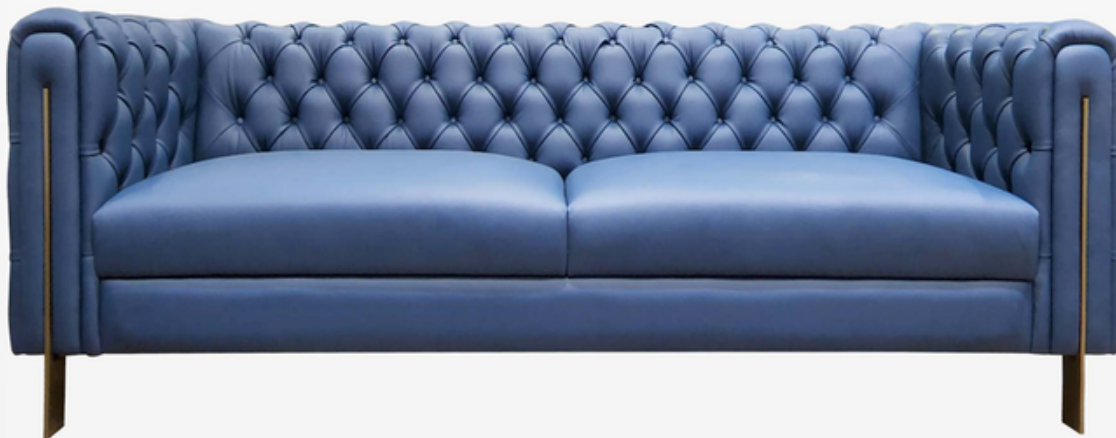

ZURICH

FABRIC : 500/- Mtr

	SINGLE SEATER	TWO SEATER	THREE SEATER
FABRIC (MTR.)	5.00	7.25	8.75
SIZE (FT.)	3.50	5.25	7.25
PRICE (₹)	54000/-	75000/-	98000/-